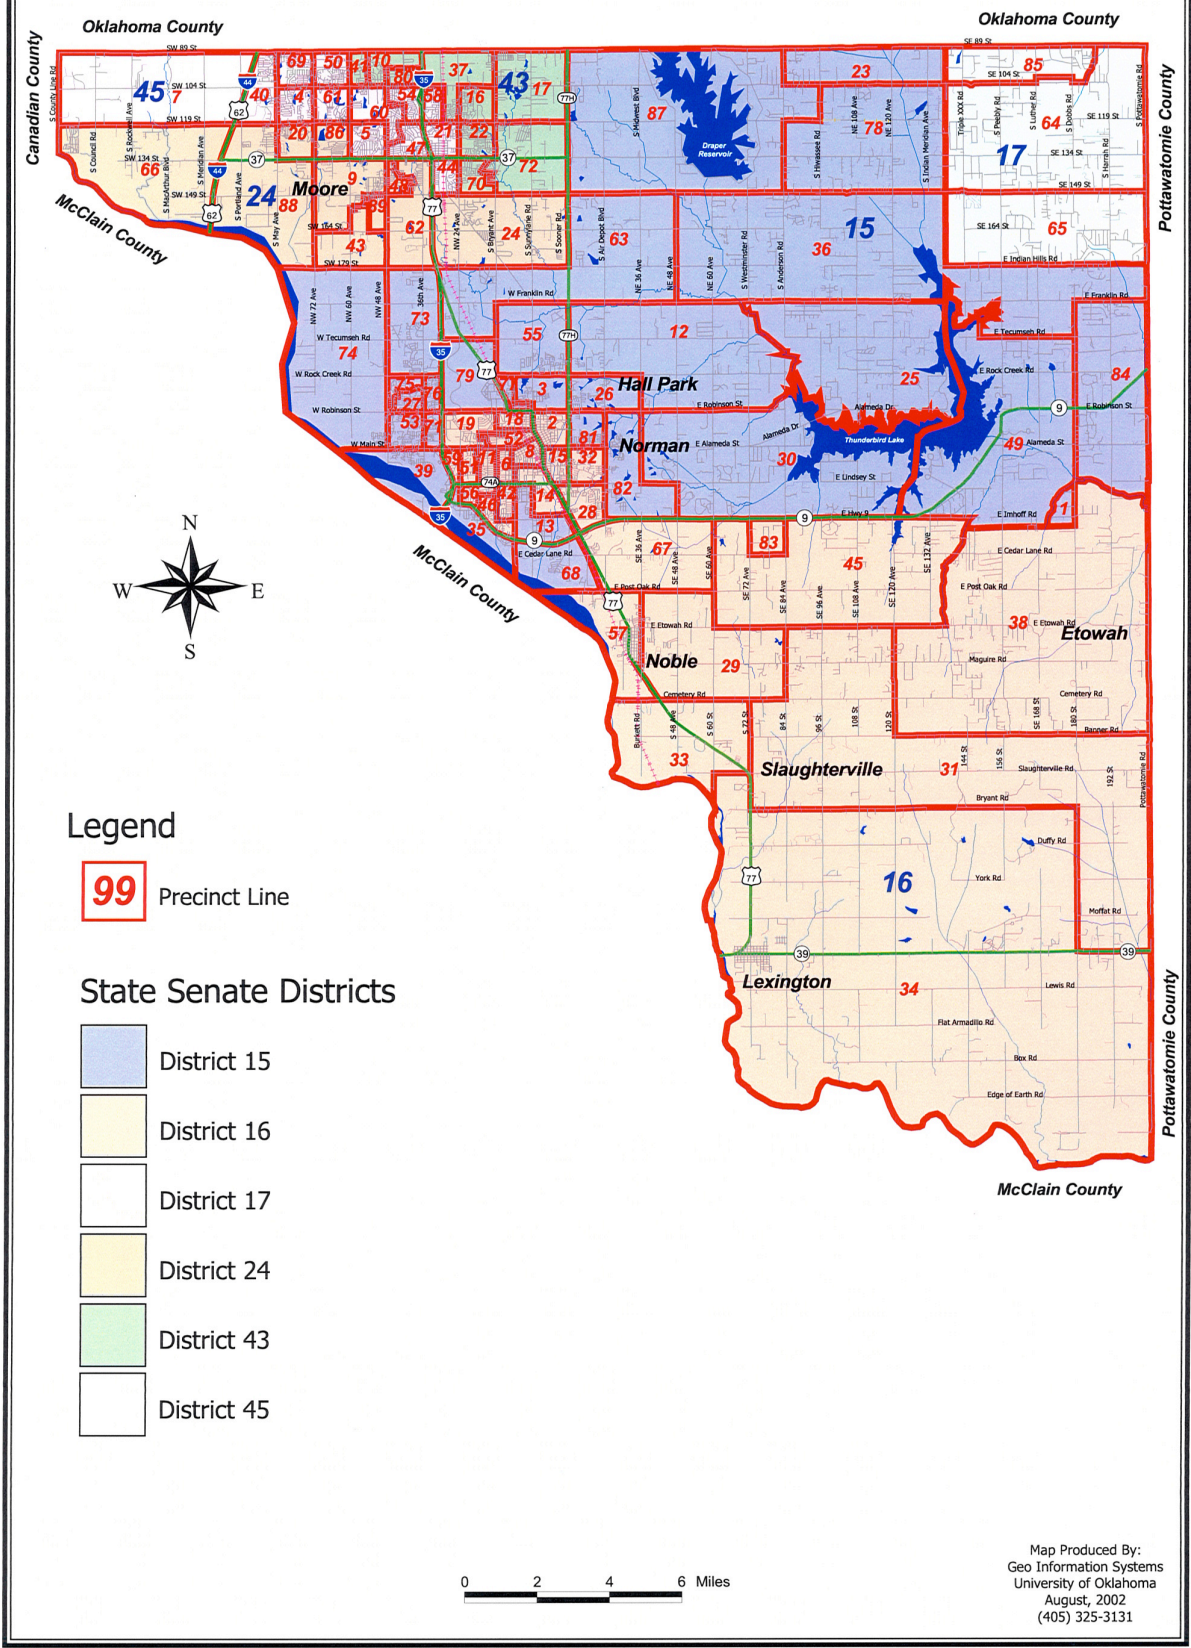

Cleveland County

State Senate Districts

Legend

99 Precinct Line

State Senate Districts

- District 15
- District 16
- District 17
- District 24
- District 43
- District 45

Map Produced By:
 Geo Information Systems
 University of Oklahoma
 August, 2002
 (405) 325-3131